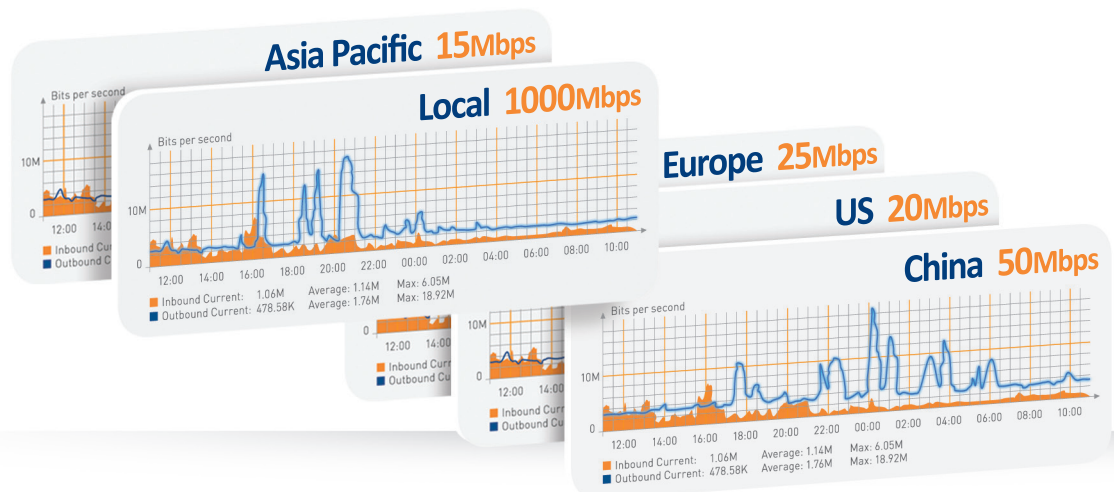

Dedicated Internet Access (DIA)

- Direct Fibre provisioning
- MRTG report for local and international traffic

Business Broadband

- High-speed Internet connection
- Diversified upstream carriers

Customised Bandwidth for Specific Regions

Web-based Multi Router Traffic Grapher (MRTG) report

Features and Advantages

Dedicated Internet Connection

Reserved one-to-one overseas bandwidth provision ratio guarantees high-speed and stable Internet connections