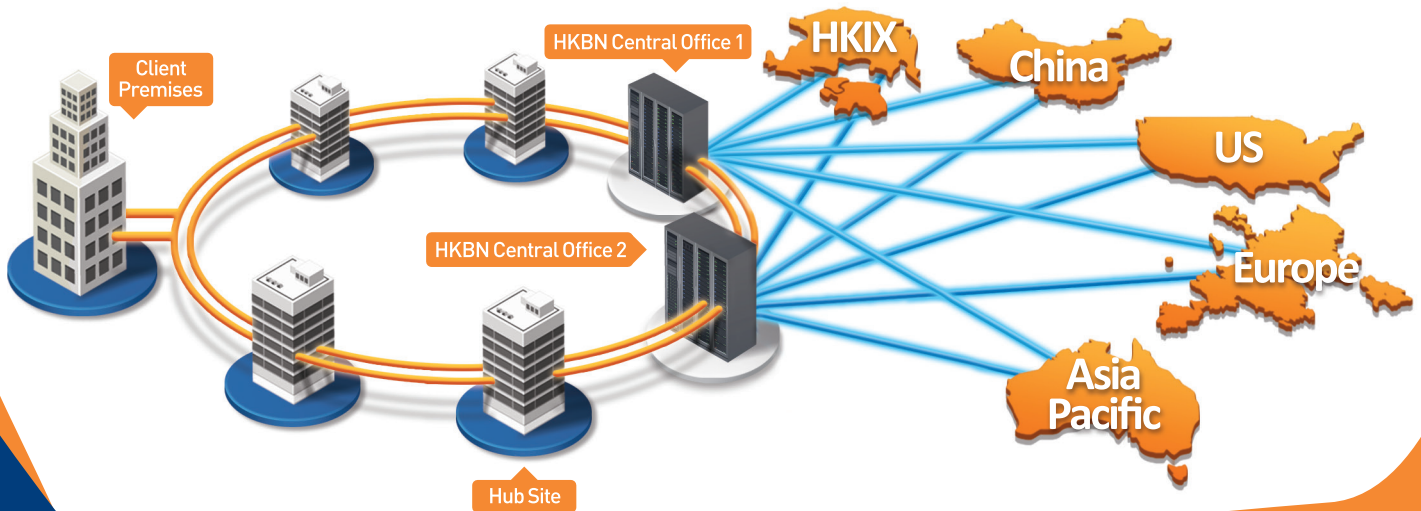

Full-time dedicated Internet access overseas

HKBN PDIA provides direct connections with full-time dedicated bandwidth from Hong Kong to multiple Tier-1 providers, reaching China, Asia Pacific, Europe and the US by the shortest path available. This cost effective solution is both customisable and scalable to meet any need or requirement.

Dual Path Fibre Connection

Dual fibre paths connect client premises with Fibre-to-the-Office (FTTO) technology

Diversified hub sites and paths are connected by dual path fibre

Direct and reliable bandwidth supported by multiple regional Tier-1 carriers